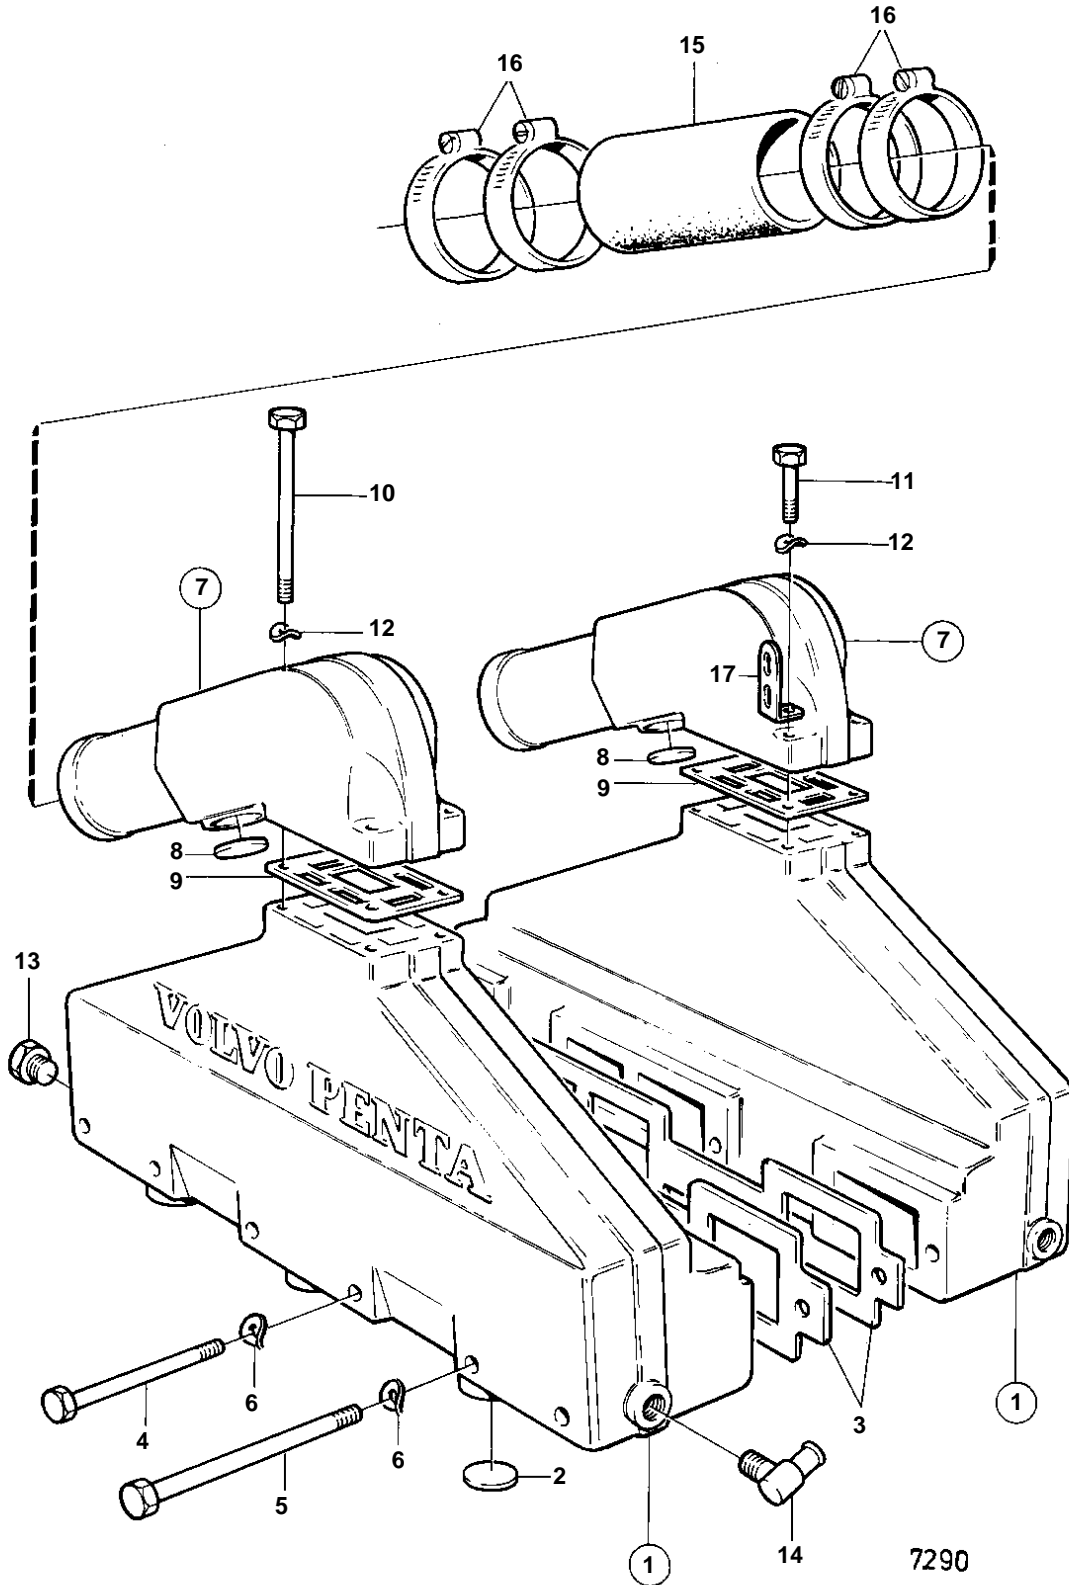

AQ225E

AQ225E

REF	PART NO.	QTY	DESCRIPTION	SEE SEC.	NOTES
1	835804	2	Exhaust pipe		
2	192211	6	Plug		
3	835966	2	Gasket	IK	
4	942268	10	Screw		
5	942547	2	Screw		
6	942336	12	Spring washer		
7	855384	2	Riser		
8	192211	2	Plug		
9	835908	2	Gasket	IK	
10	959794	4	Screw		
11	940186	4	Screw		
12	941907	8	Spring washer		
13	192154	2	Plug		
14	961610	2	Hose nipple	02B-0110	
15	834751	2	Hose, HOSE		L = 2X160 MM SEE GROUP 4A
16	853012	8	Hose clamp		
17	965552	1	Bracket		